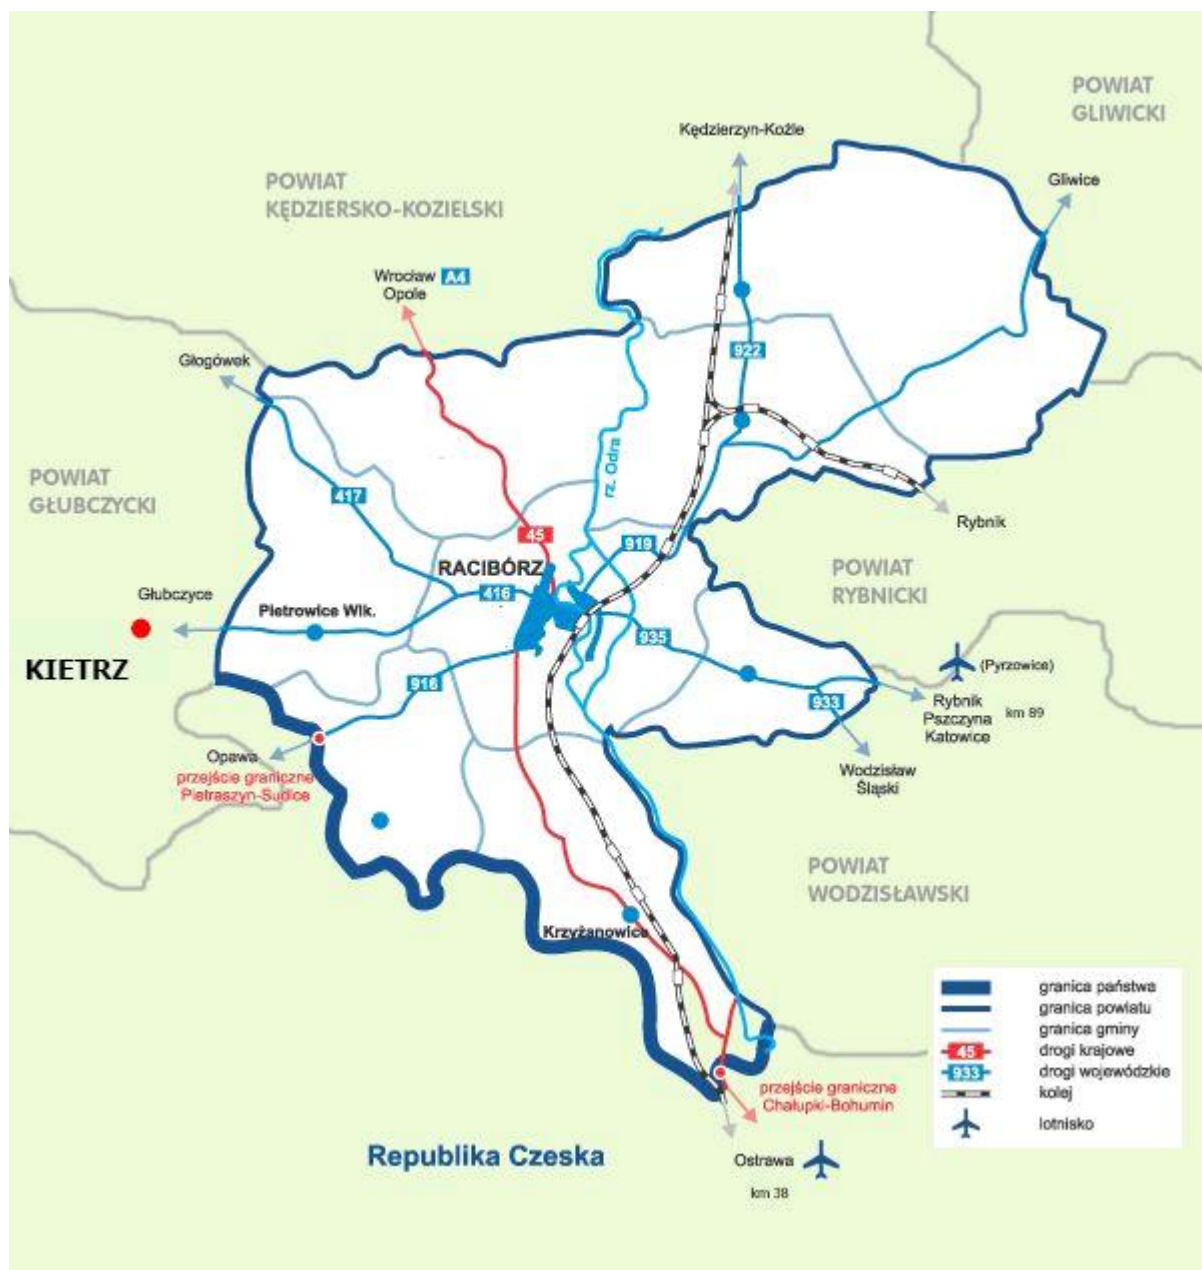

Place of competition:

Pilszcz is a field with about 650 ha surface. The detail map is available here:

[Google maps links](#)

Approach from Ostrava - [Google maps links](#)

Approach from Katowice - [Goggle maps links](#)